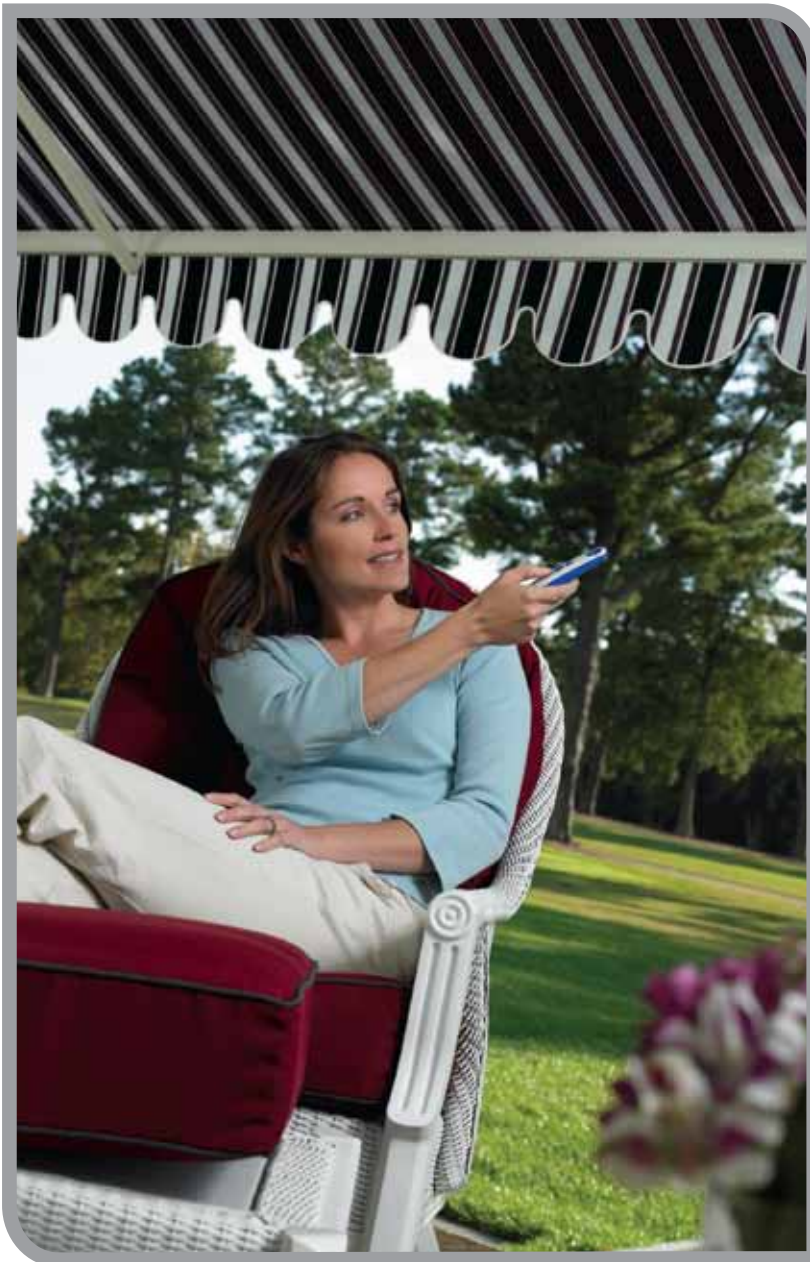

From Serene to Stunning, We Have The Fabric For You

Eclipse offers hundreds of long lasting, 100% acrylic fabrics from which to choose. Our covers are computer sewn with Tenera® thread allowing us to offer you an 8 year warranty on the complete fabric cover.

sunbrella™